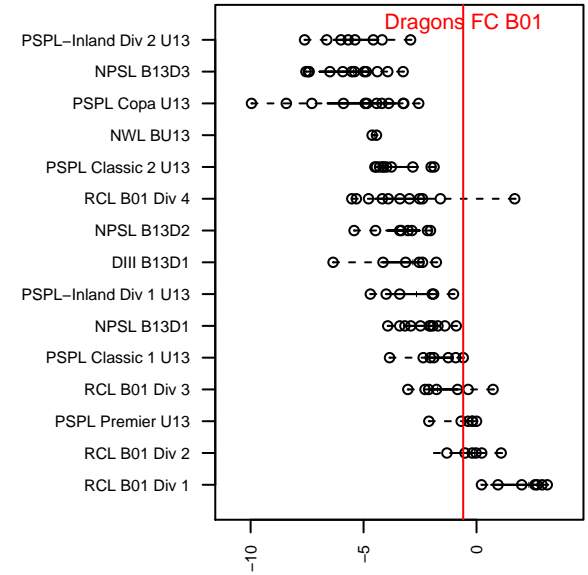

## Dragons FC B01

Dragons FC  
 Seattle, WA  
 B01 total strength=1036  
 attack=3.61 defense=1.42  
 fall league = PSPL Classic 1 U13  
 spr league = Spr PSPL SuperLeague U13  
 notes= SU S Black;

alt names used:  
 DRAGONS FC BU13  
 Dragons FC B01  
 Dragons FC  
 Dragons FC [B01]  
 Dragons FC [B01]

**attack and defense variance (black dot)  
relative to other teams  
and top 10 in region**

**attack and defense rating  
relative to others at age  
and all opponents in last 13 months**

**Performance relative to 13 month average**