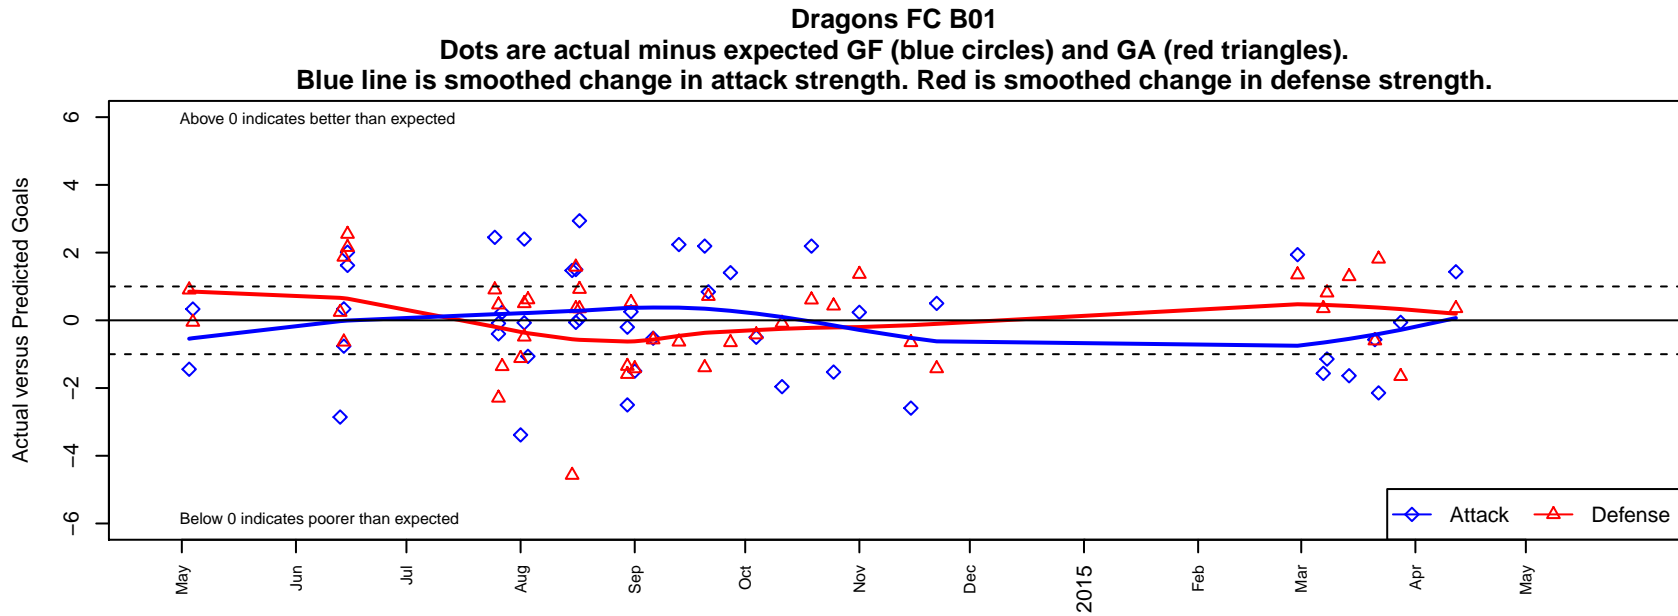

## Dragons FC B01

Dragons FC  
 Seattle, WA  
 B01 total strength=1036  
 attack=3.61 defense=1.42  
 fall league = PSPL Classic 1 U13  
 spr league = Spr PSPL SuperLeague U13  
 notes= SU S Black;

alt names used:  
 DRAGONS FC BU13  
 Dragons FC B01  
 Dragons FC  
 Dragons FC [B01]  
 Dragons FC [B01]

**attack and defense variance (black dot)  
relative to other teams  
and top 10 in region**

**attack and defense rating  
relative to others at age  
and all opponents in last 13 months**

**Performance relative to 13 month average**